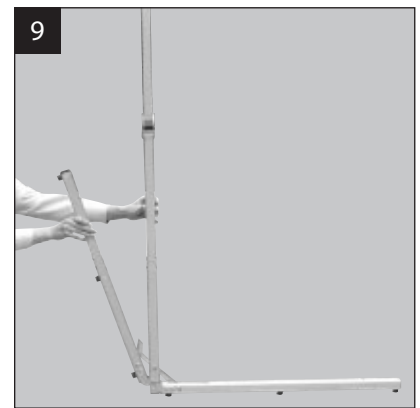

Mounting instruction

Use

Specifications are subject to change without prior notice. Version 6/2002