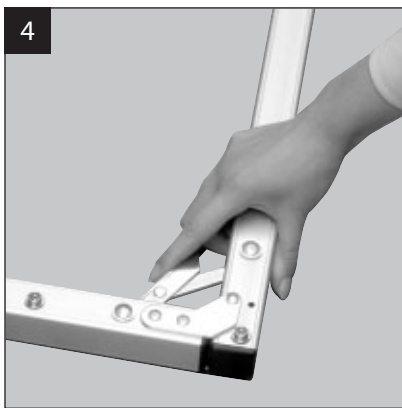

Mounting instruction

Use

Specifications are subject to change without prior notice. Version 6/2002