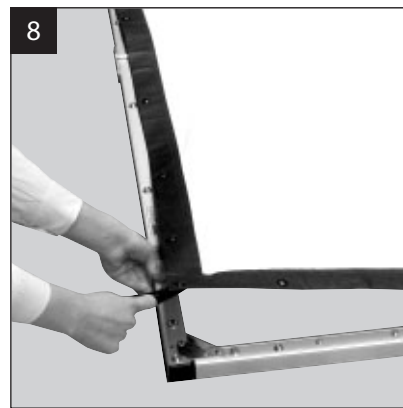

Mounting instruction

Use

Specifications are subject to change without prior notice. Version 6/2002